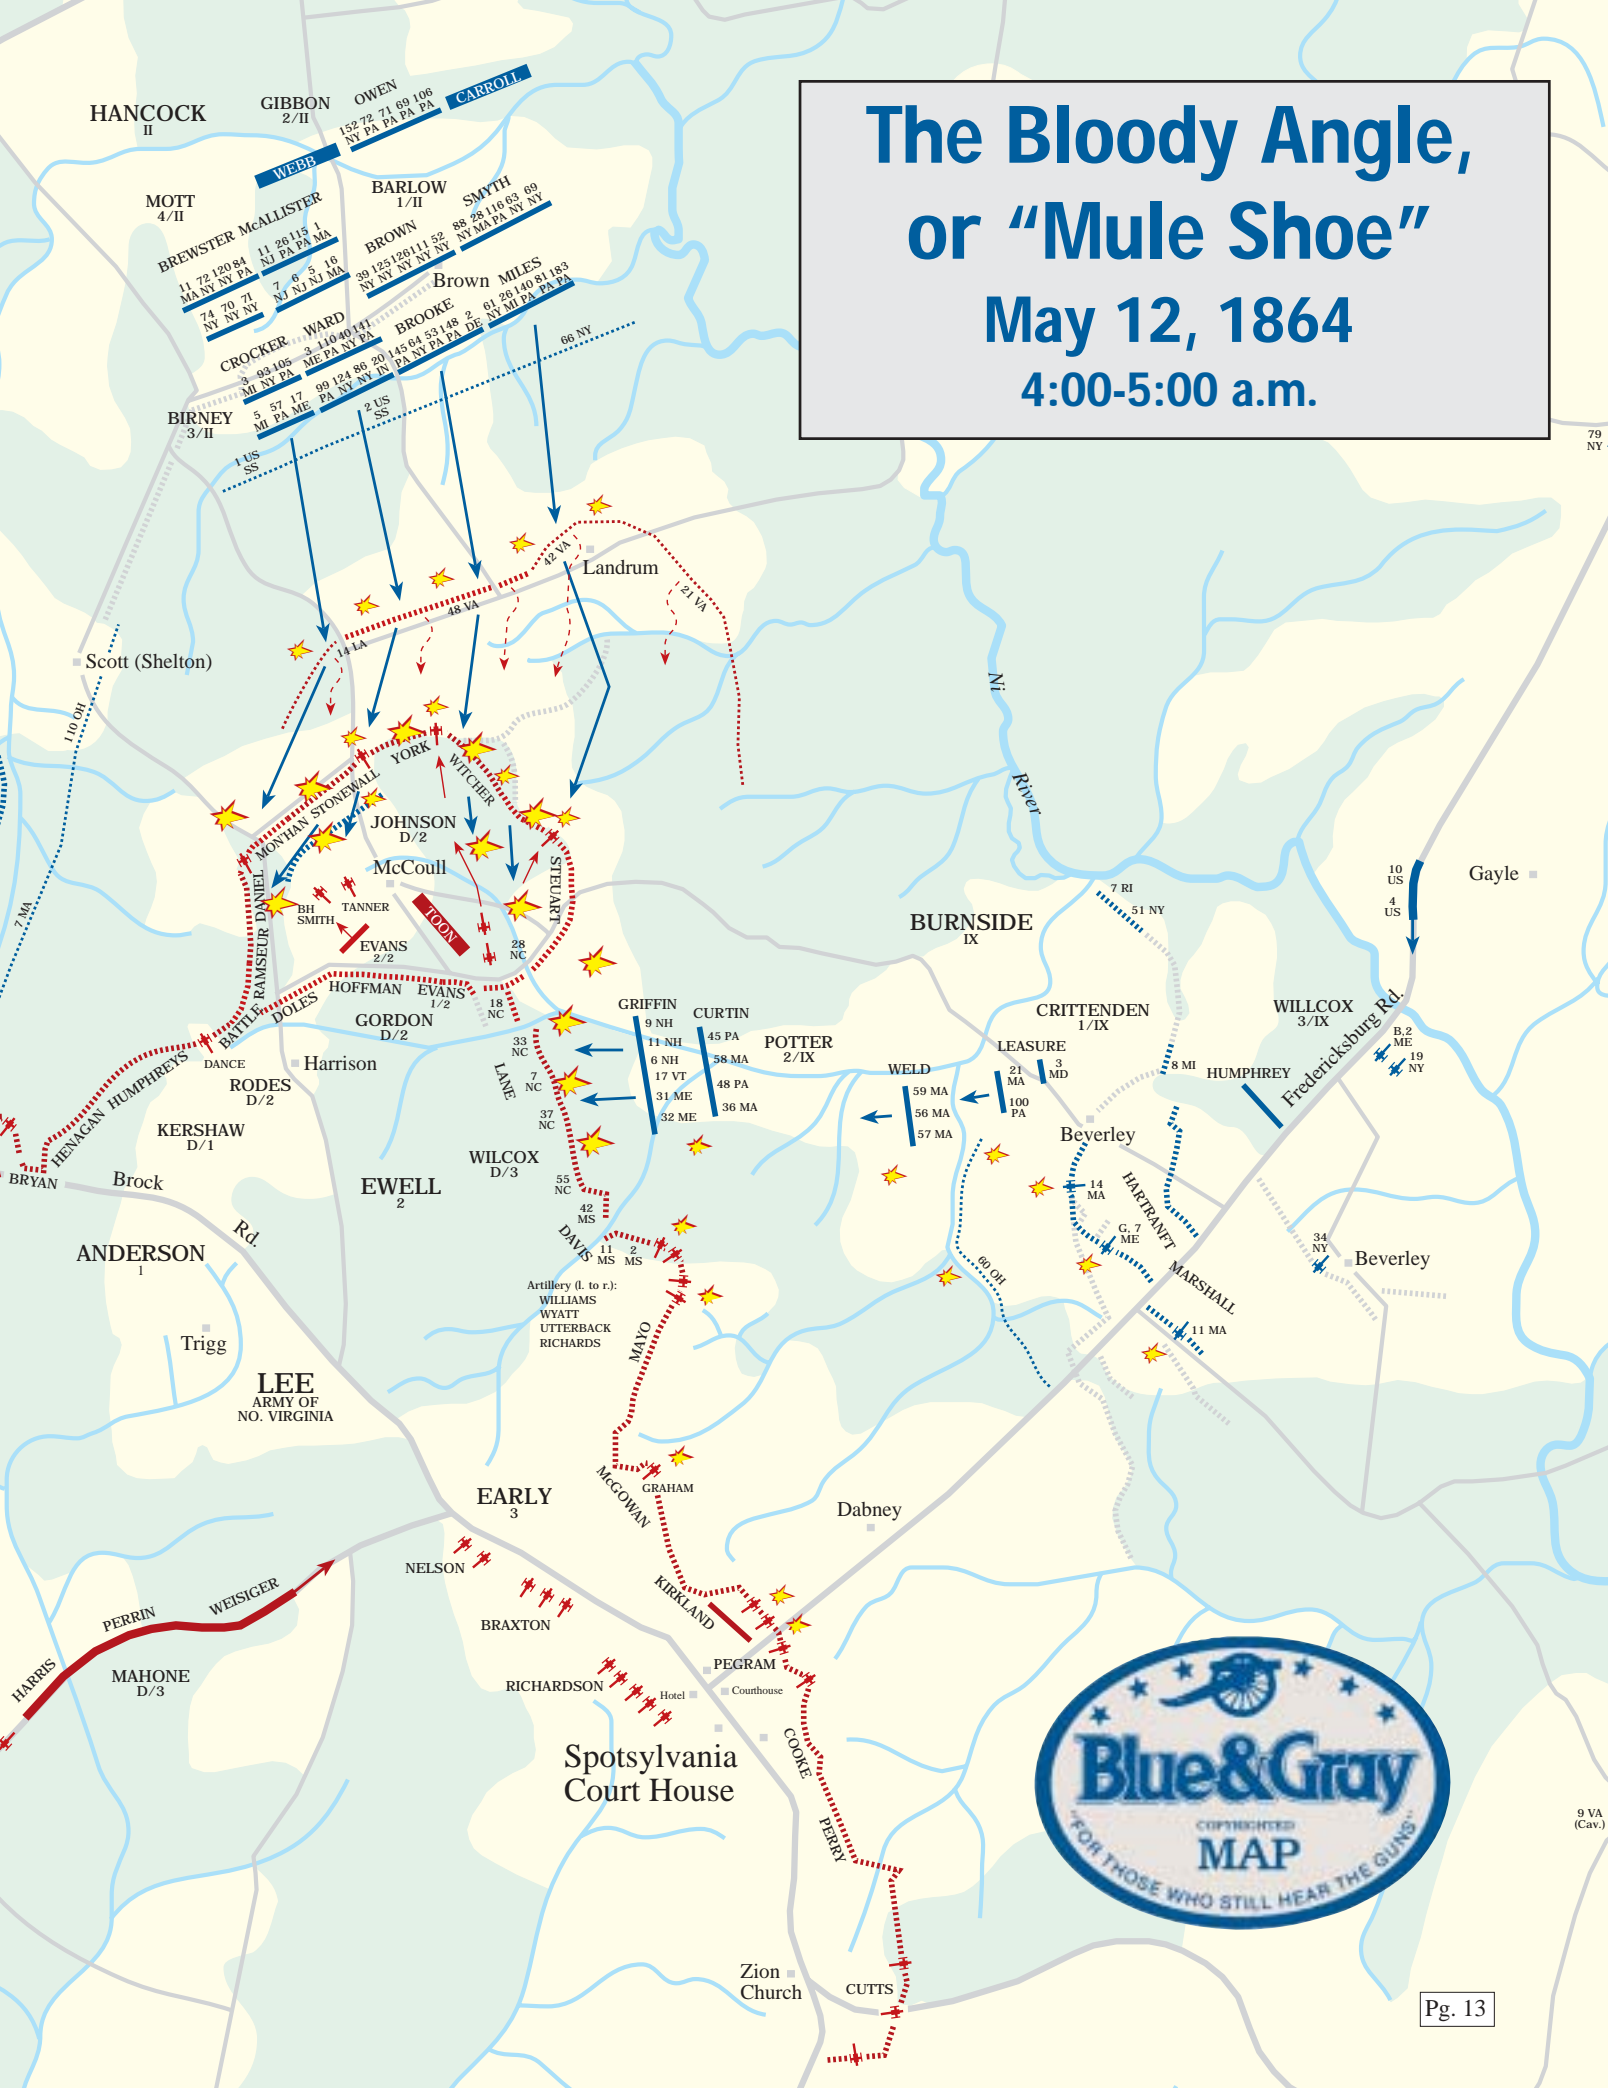

# The Bloody Angle, or "Mule Shoe"

May 12, 1864

4:00-5:00 a.m.

Spotsylvania  
Court House